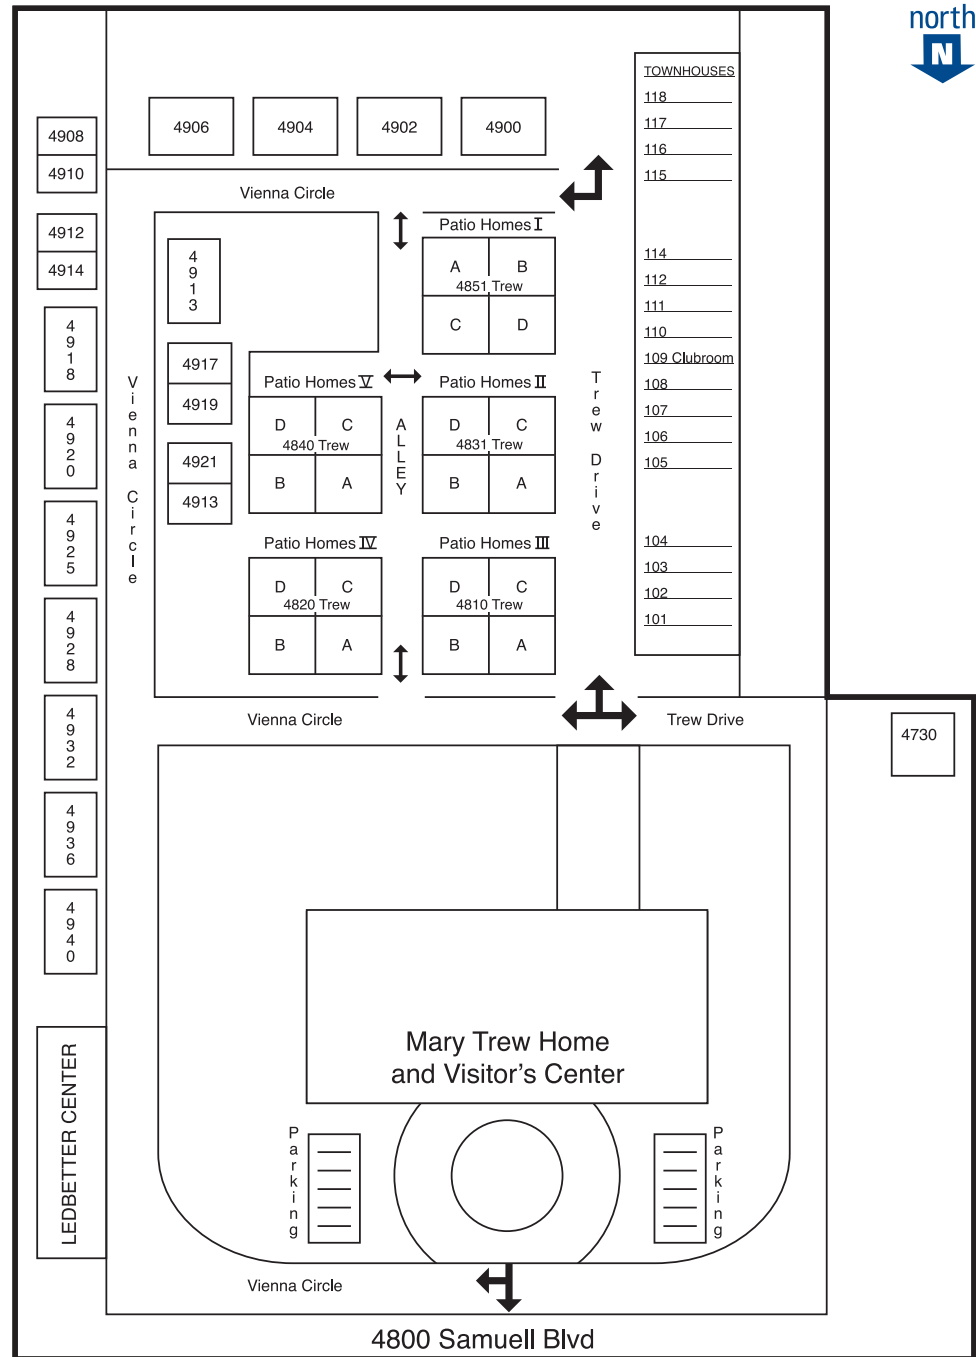

BUCKNER
RETIREMENT VILLAGE

BUCKNER RETIREMENT VILLAGE Campus Map

It's All About Being Home!

BUCKNER
RETIREMENT VILLAGE

BUCKNER RETIREMENT VILLAGE Campus Location

Buckner Retirement Village is located at 4800 Samuell Blvd., Approximately five miles east of downtown Dallas.

BUCKNER RETIREMENT VILLAGE DRIVING DIRECTIONS FROM THE WEST:

- East on Interstate 30
- Exit Jim Miller; Turn right at stop sign
- Turn right onto Samuell Blvd.
- Buckner Retirement Village is on the left approximately a half mile on Samuell Blvd.

BUCKNER RETIREMENT VILLAGE DRIVING DIRECTIONS FROM THE EAST:

- West on Interstate 30
- Exit Jim Miller Road and cross over freeway
- Turn right (west) onto Samuell Blvd. at traffic light at the corner of Jim Miller & Samuell
- Buckner Retirement Village is on the left approximately a half mile on Samuell Blvd.