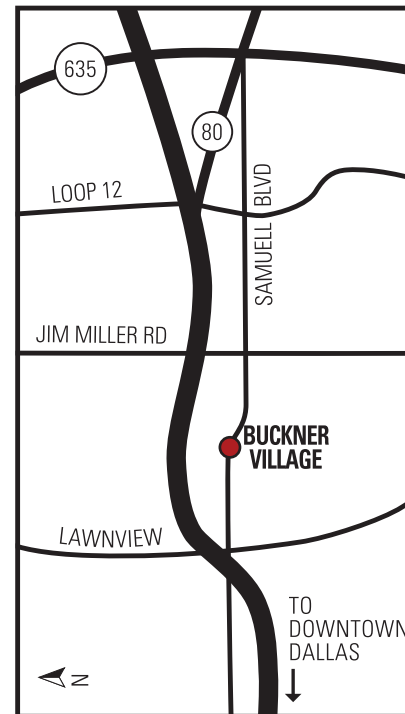

BUCKNER
RETIREMENT VILLAGE

BUCKNER RETIREMENT VILLAGE Campus Map

It's All About Being Home!

BUCKNER
RETIREMENT VILLAGE

BUCKNER RETIREMENT VILLAGE Campus Location

Buckner Retirement Village is located at 4800 Samuell Blvd., Approximately five miles east of downtown Dallas.

BUCKNER RETIREMENT VILLAGE DRIVING DIRECTIONS FROM THE WEST:

- East on Interstate 30
- Exit Jim Miller; Turn right at stop sign
- Turn right onto Samuell Blvd.
- Buckner Retirement Village is on the left approximately a half mile on Samuell Blvd.

BUCKNER RETIREMENT VILLAGE DRIVING DIRECTIONS FROM THE EAST:

- West on Interstate 30
- Exit Jim Miller Road and cross over freeway
- Turn right (west) onto Samuell Blvd. at traffic light at the corner of Jim Miller & Samuell
- Buckner Retirement Village is on the left approximately a half mile on Samuell Blvd.